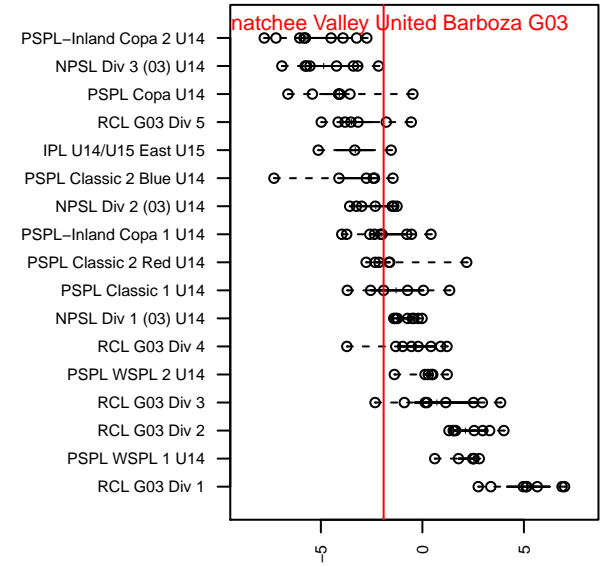

Wenatchee Valley United Barboza G03

Wenatchee, WA
 G03 total strength=1007
 attack=2.66 defense=1.58
 fall league = PSPL Classic 1 U14
 spr league = Spr PSPL Classic 1 East U14
 notes= Barboza 2016

alt names used:
 OPS FC G03
 UNITED SC OPS FC-Barboza
 UNITED SC OPS FC-Barboza
 OPS FC G03 (WA)

Venues played:
 2016 Central WA Super Cup U14 Gold
 2016 PSPL Classic 1 U14
 2016 Spr PSPL Classic 1 East U14

Wenatchee Valley United Barboza G03
 Dots are actual minus expected GF (blue circles) and GA (red triangles).
 Blue line is smoothed change in attack strength. Red is smoothed change in defense strength.

**attack and defense variance (black dot)
relative to other teams
and top 10 in region**

**attack and defense rating
relative to others at age
and all opponents in last 13 months**

Performance relative to 13 month average